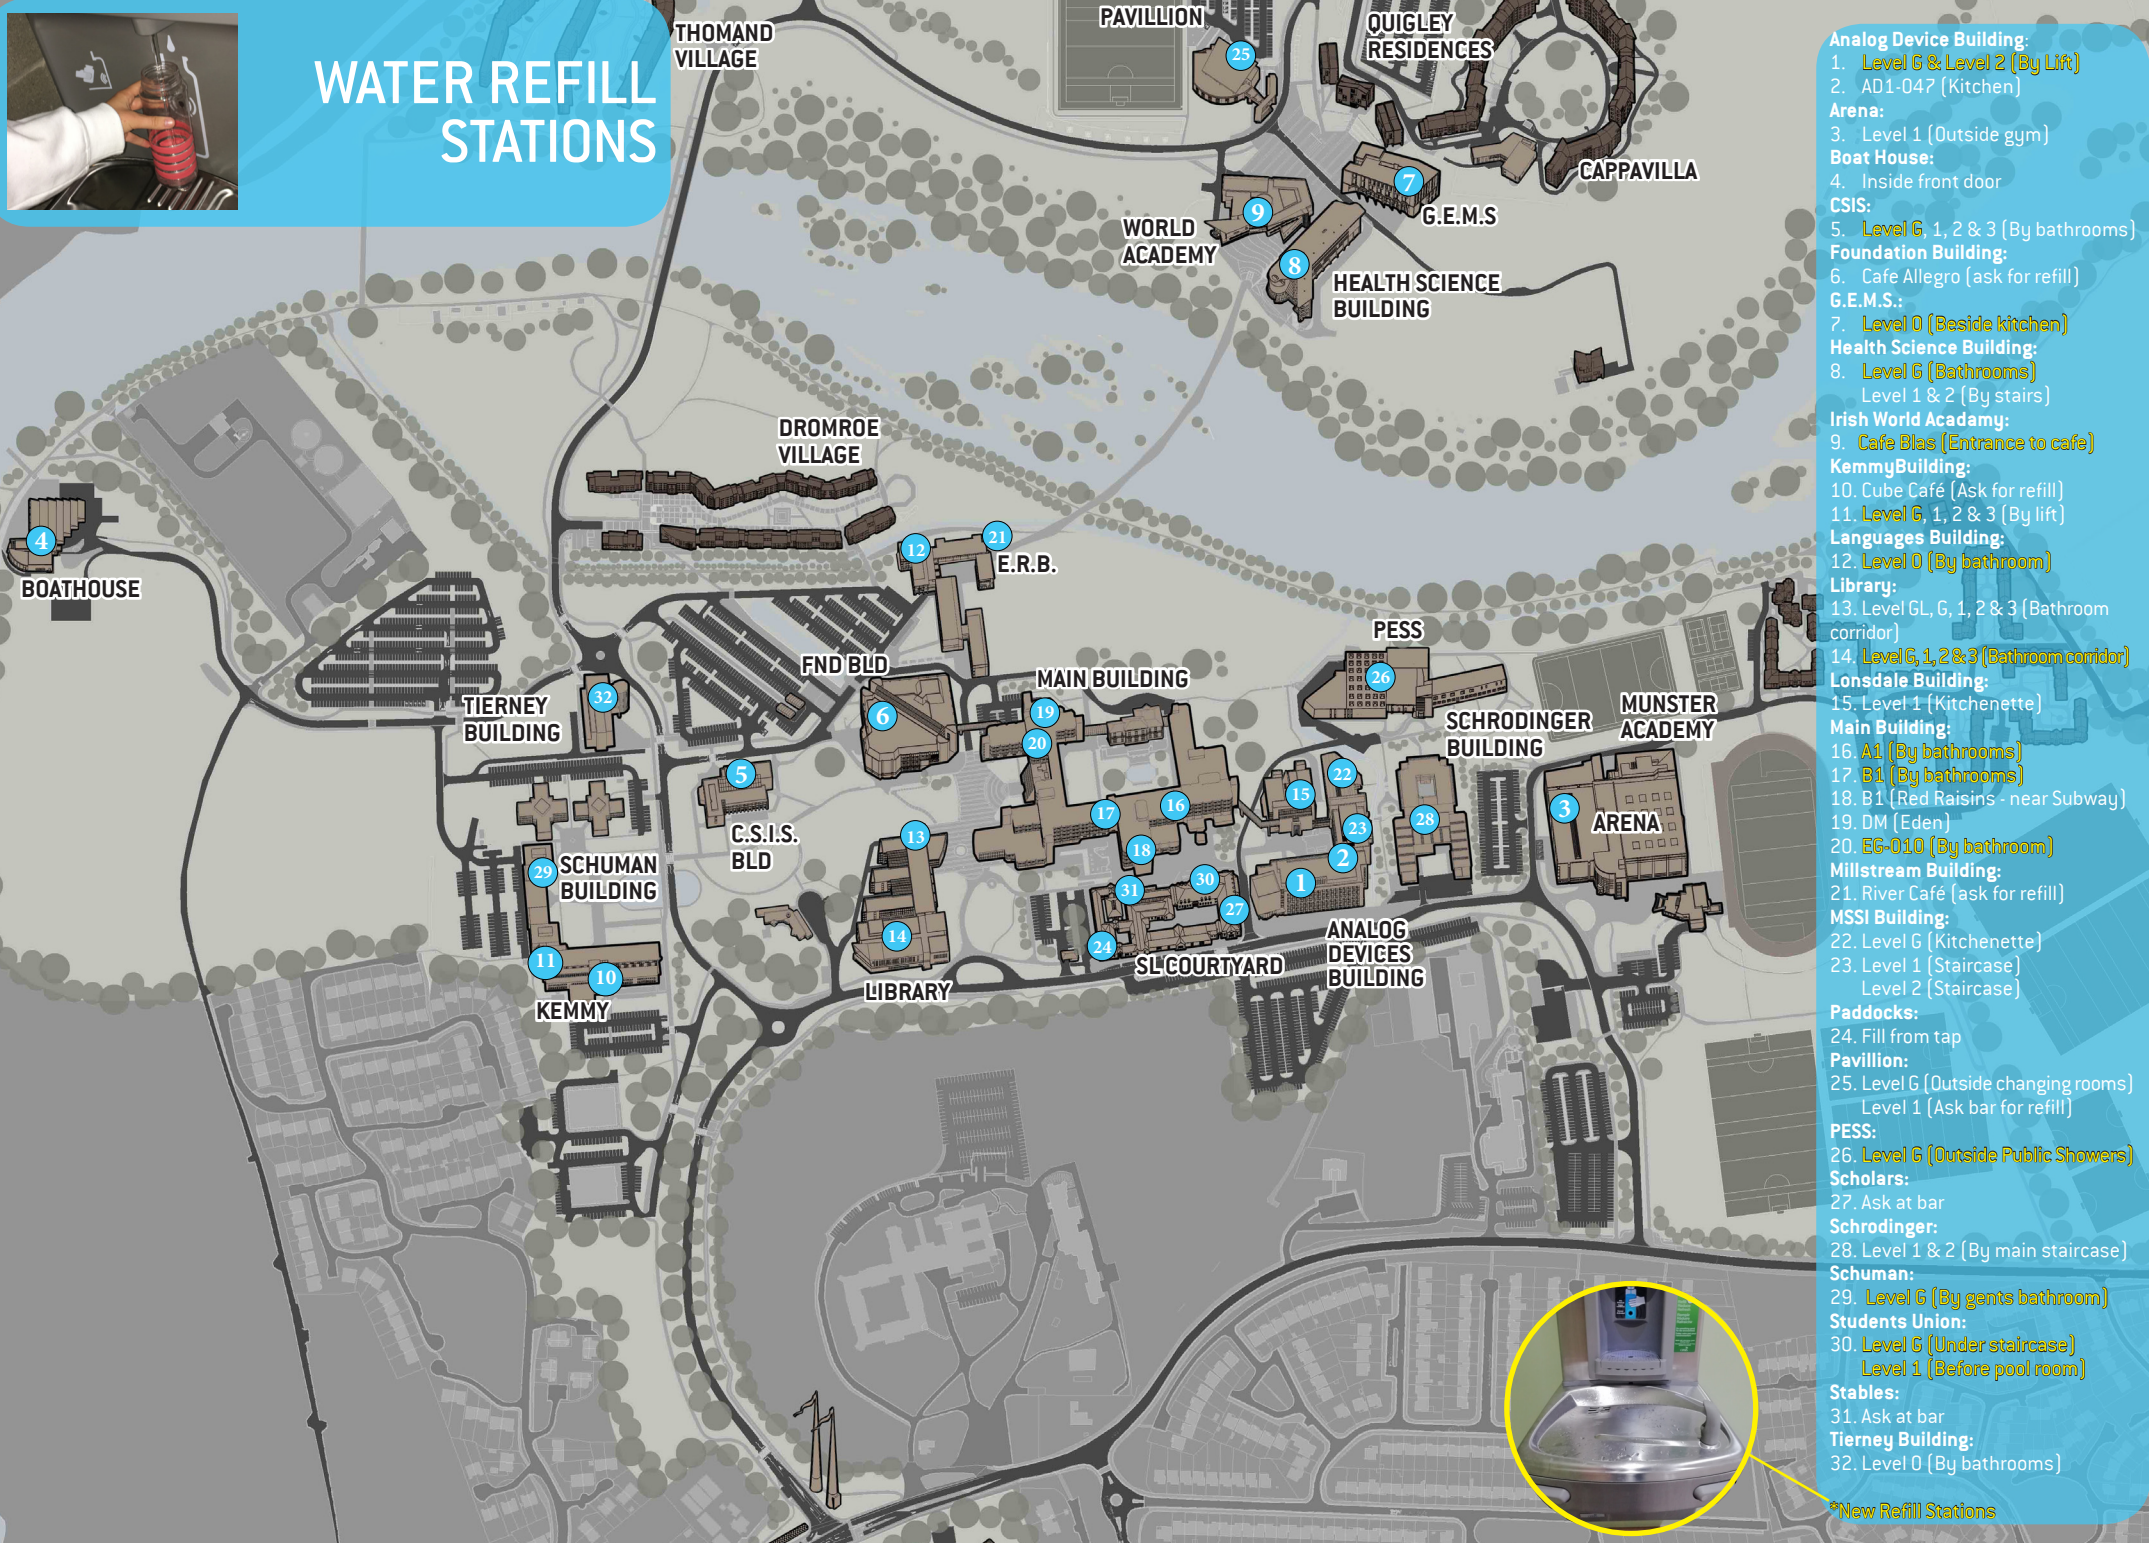

WATER REFILL STATIONS

- Analog Device Building:**
- 1. Level G & Level 2 (By Lift)
- 2. AD1-047 (Kitchen)
- Arena:**
- 3. Level 1 (Outside gym)
- Boat House:**
- 4. Inside front door
- CSIS:**
- 5. Level G, 1, 2 & 3 (By bathrooms)
- Foundation Building:**
- 6. Cafe Allegro (ask for refill)
- G.E.M.S.:**
- 7. Level 0 (Beside kitchen)
- Health Science Building:**
- 8. Level G (Bathrooms)
- Level 1 & 2 (By stairs)
- Irish World Academy:**
- 9. Cafe Blas (Entrance to cafe)
- Kemmy Building:**
- 10. Cube Café (Ask for refill)
- 11. Level G, 1, 2 & 3 (By lift)
- Languages Building:**
- 12. Level 0 (By bathroom)
- Library:**
- 13. Level GL, G, 1, 2 & 3 (Bathroom corridor)
- 14. Level G, 1, 2 & 3 (Bathroom corridor)
- Lonsdale Building:**
- 15. Level 1 (Kitchenette)
- Main Building:**
- 16. A1 (By bathrooms)
- 17. B1 (By bathrooms)
- 18. B1 (Red Raisins - near Subway)
- 19. DM (Eden)
- 20. EG-010 (By bathroom)
- Millstream Building:**
- 21. River Café (ask for refill)
- MSI Building:**
- 22. Level G (Kitchenette)
- 23. Level 1 (Staircase)
- Level 2 (Staircase)
- Paddocks:**
- 24. Fill from tap
- Pavillion:**
- 25. Level G (Outside changing rooms)
- Level 1 (Ask bar for refill)
- PESS:**
- 26. Level G (Outside Public Showers)
- Scholars:**
- 27. Ask at bar
- Schrodinger:**
- 28. Level 1 & 2 (By main staircase)
- Schuman:**
- 29. Level G (By gents bathroom)
- Students Union:**
- 30. Level G (Under staircase)
- Level 1 (Before pool room)
- Stables:**
- 31. Ask at bar
- Tierney Building:**
- 32. Level 0 (By bathrooms)

*New Refill Stations